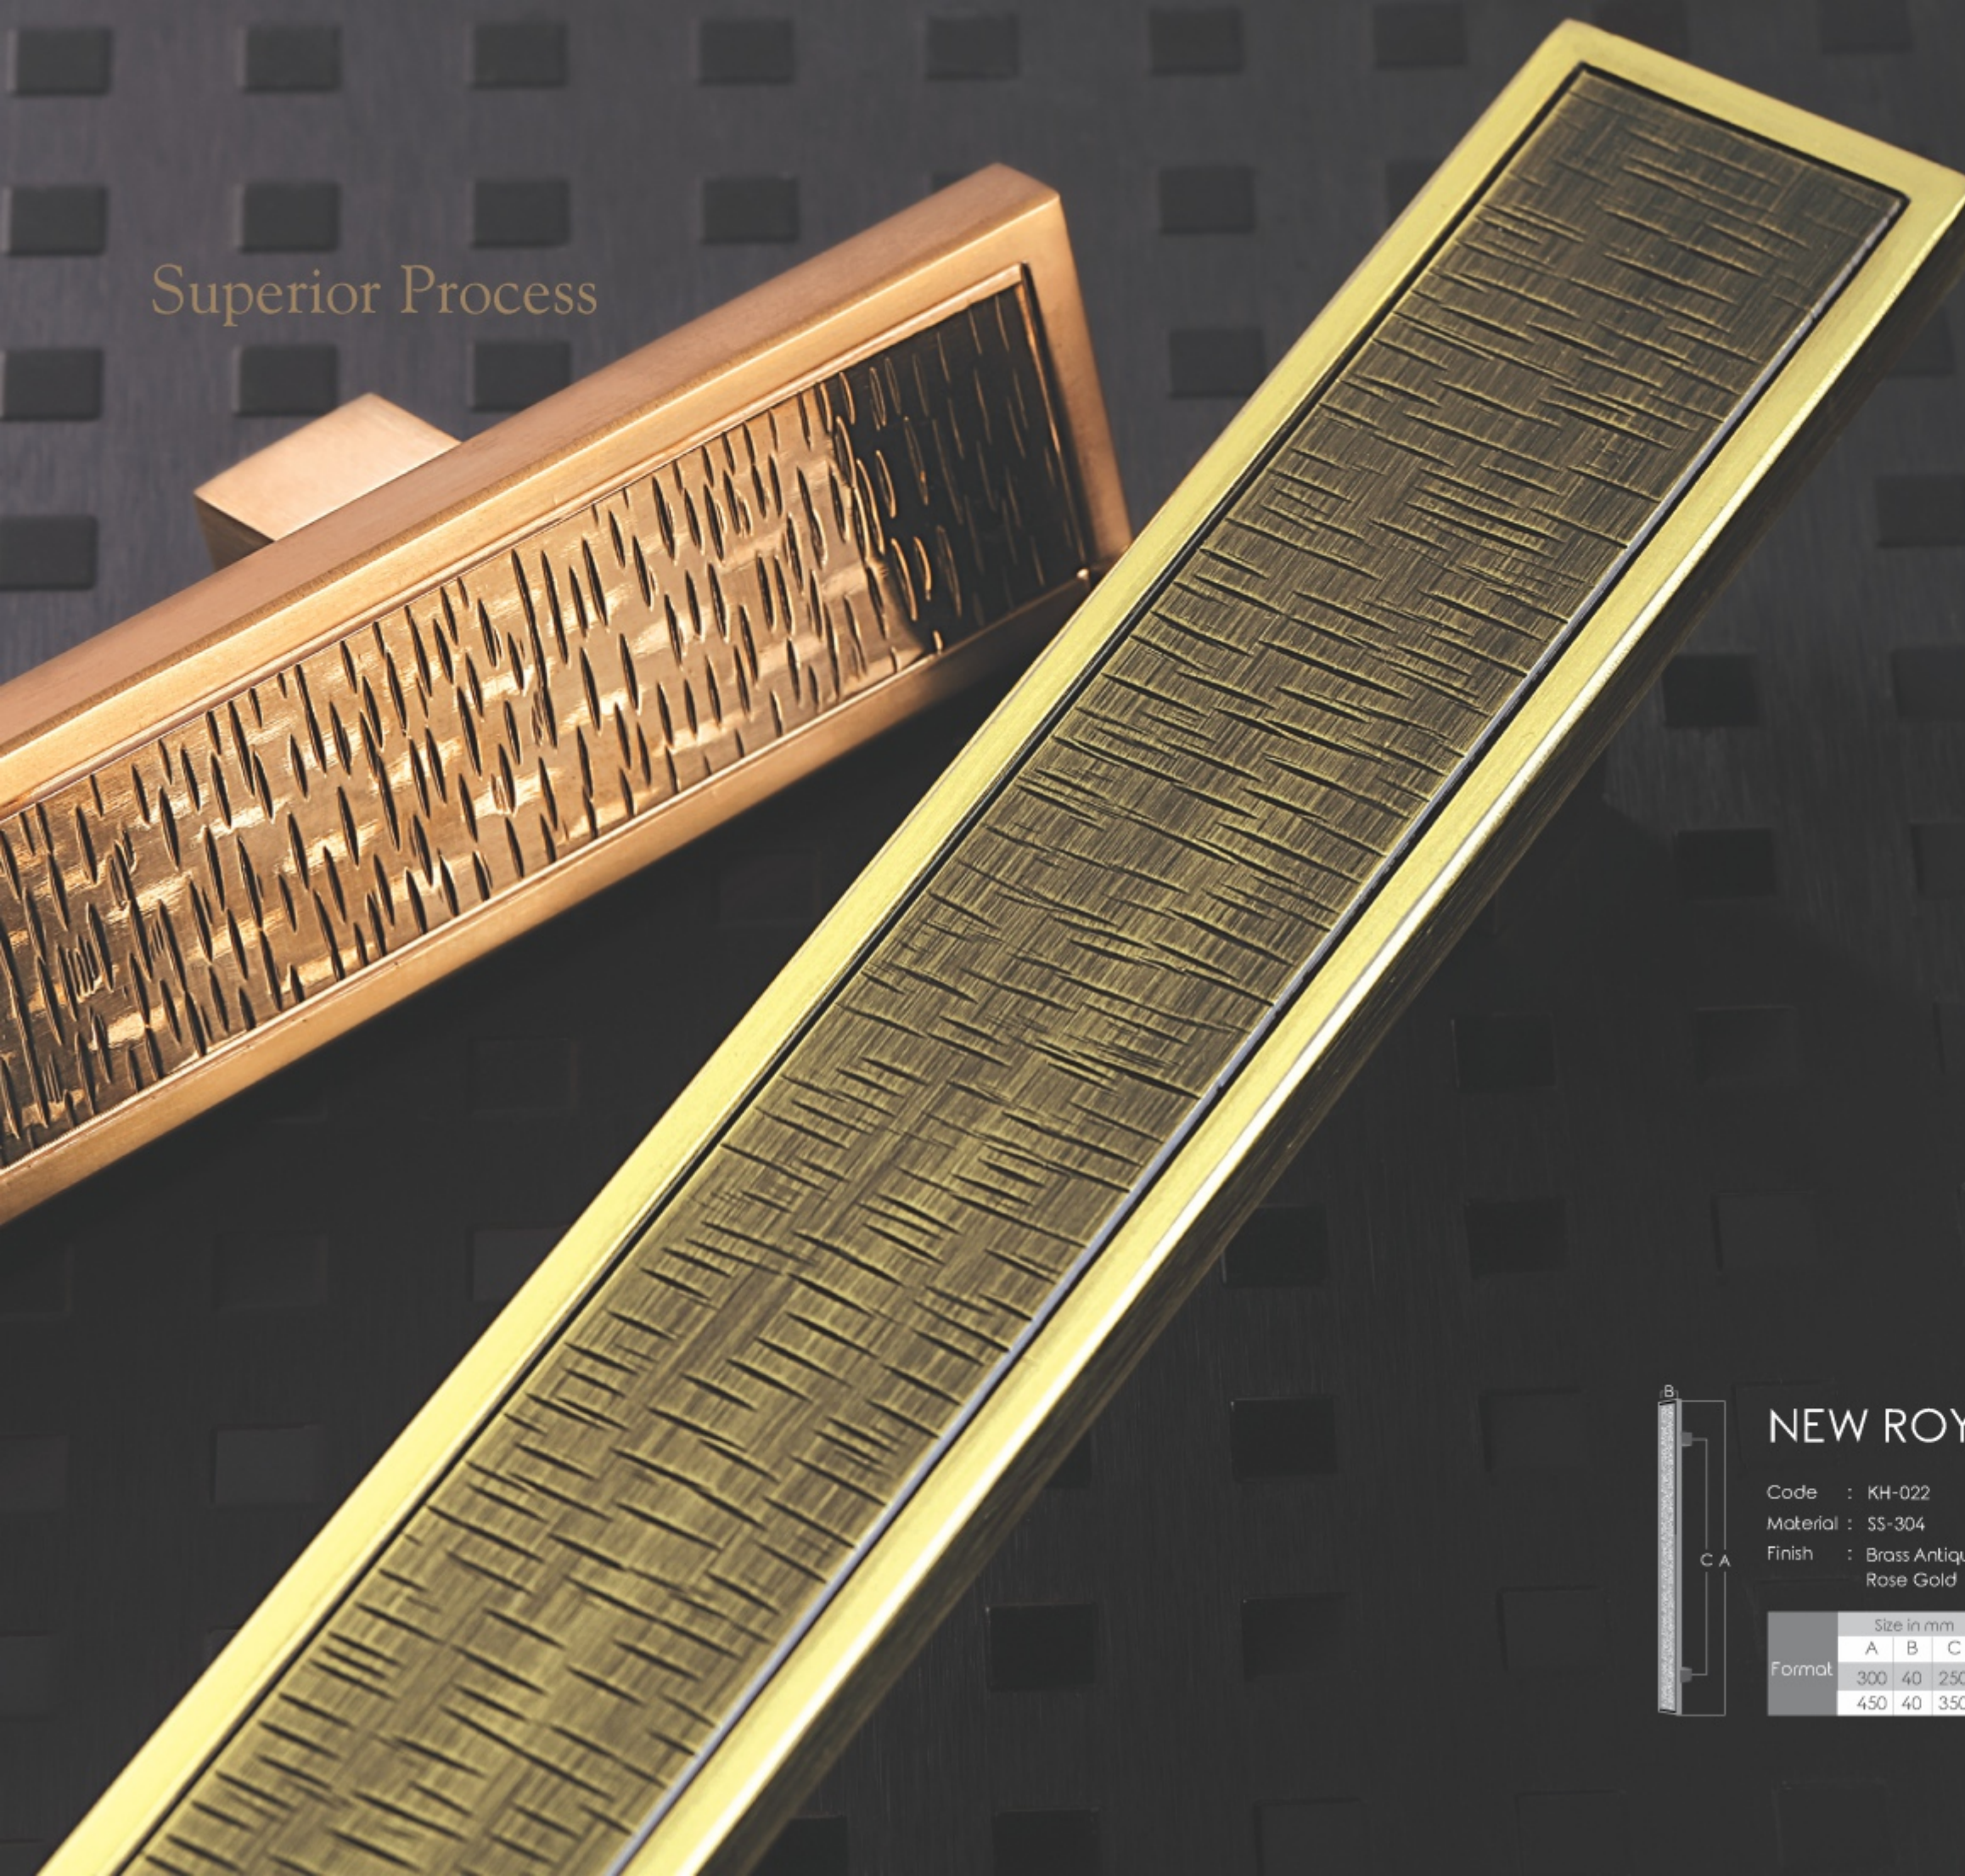

Format	Size in mm		
	A	B	C
	450	32	350

Blending Toughness With
Creative Best

MINTA

Code : KH-021
Material : SS-304
Finish : Brass Antique,
Rose Gold

Format	Size in mm		
	A	B	C
	300	40	275
	450	40	425

Superior Process