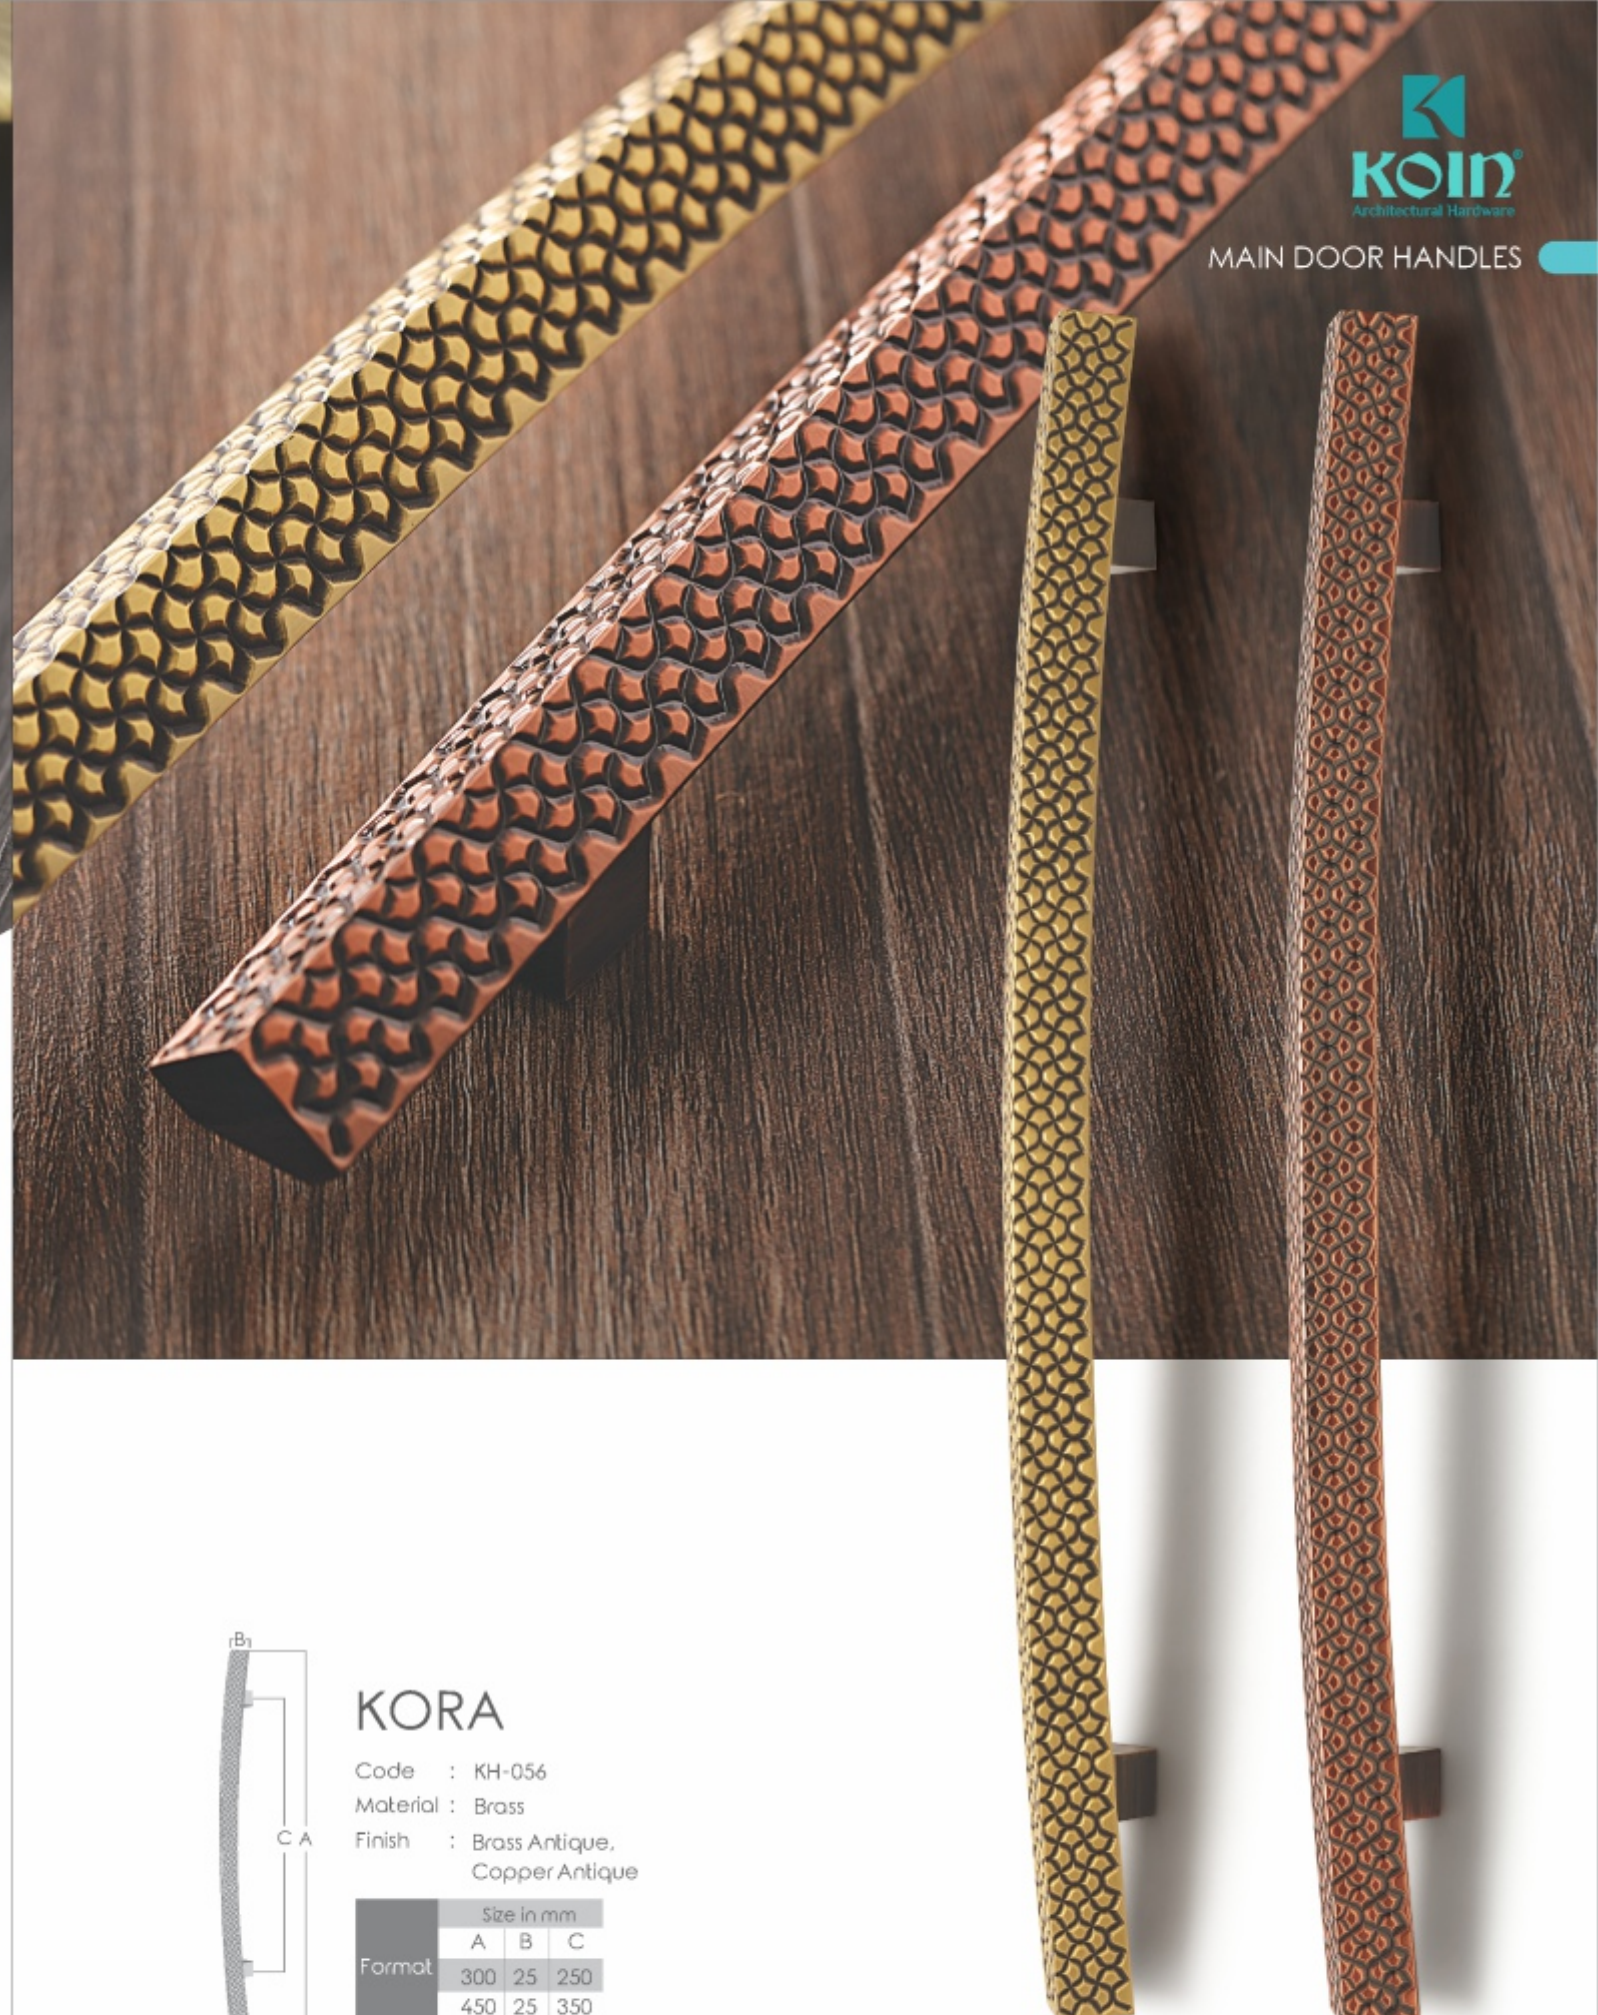

Format	Size in mm		
	A	B	C
	300	25	245
	450	25	340

The Quest
For Best

SATURN

Code : KH-055
Material : SS-304
Finish : Brass Antique

Format	Size in mm		
	A	B	C
	450	40	385

KORA

Code : KH-056
Material : Brass
Finish : Brass Antique,
Copper Antique