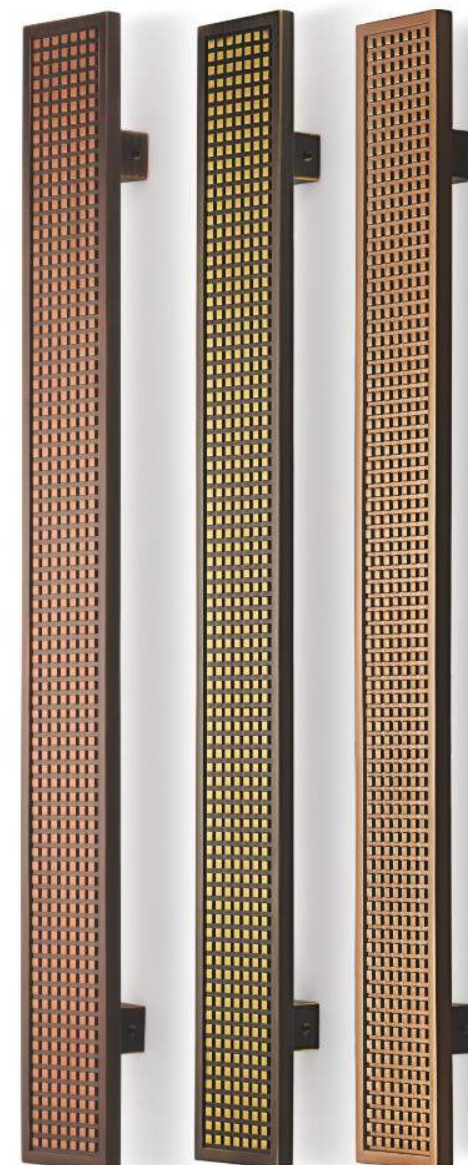

Bruno

- Code : KH-120
- Material : Brass
- Finish : Brass Antique,
  Rose Gold,
  Copper Antique

Format	Size in mm		
	A	B	C
	300	40	250
	450	50	350