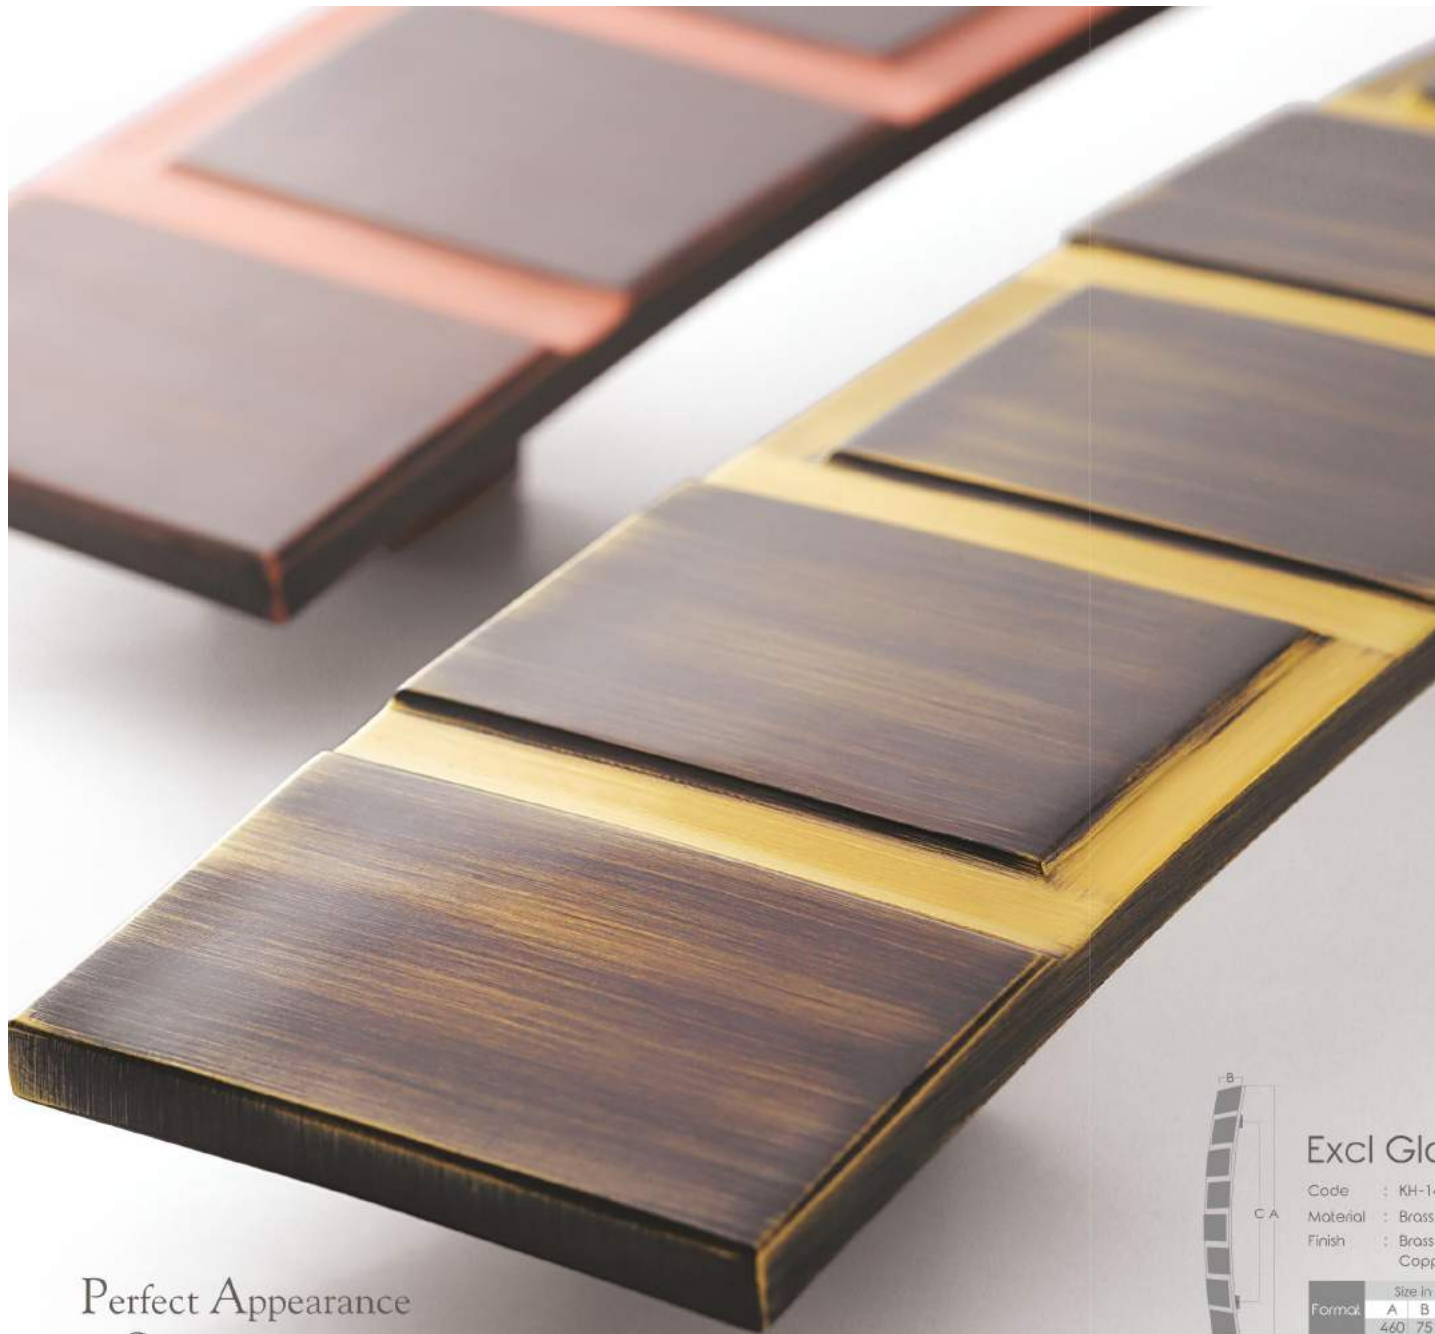

Format	Size in mm		
	A	B	C
	450	50	350

Blending
Toughness With
Creative Best

Trans

Code : KH-145
Material : Brass
Finish : Brass Antique, CP

Formal	Size in mm		
	A	B	C
	450	75	295

Perfect Appearance
& Superior Process