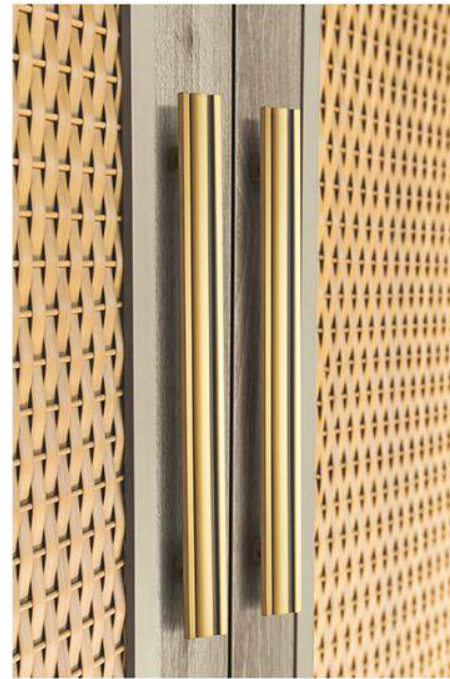

Kavo

Code : KH-173
Material : Brass
Finish : Brass Antique,
Copper Antique

Format	Size in mm		
	A	B	C
	300	40	225
	450	40	350