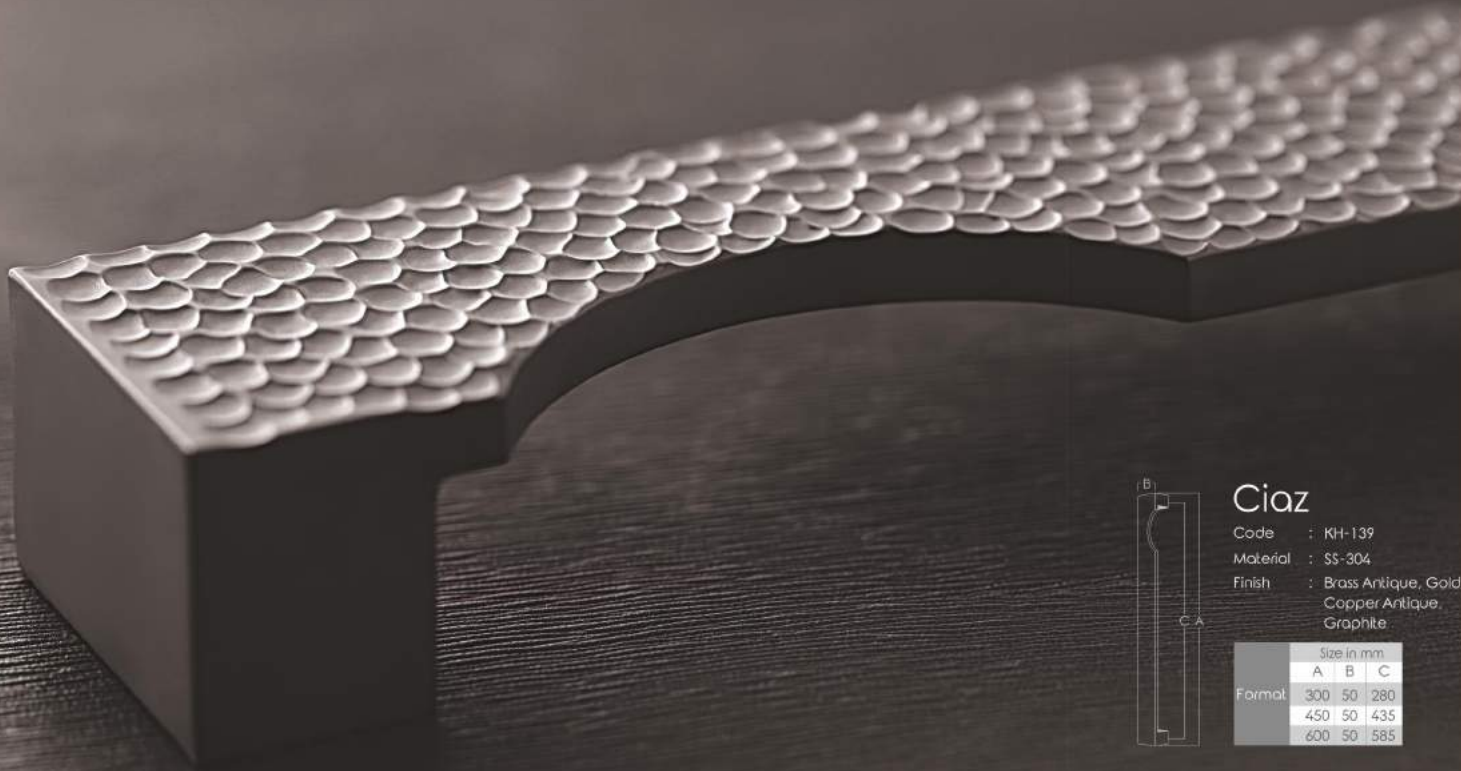

Make Life Simple

Ciaz

Code : KH-139
Material : S5-304
Finish : Brass Antique, Gold,
Copper Antique,
Graphite

Format	Size in mm		
	A	B	C
	300	50	280
	450	50	435
	600	50	585

MAIN DOOR HANDLES