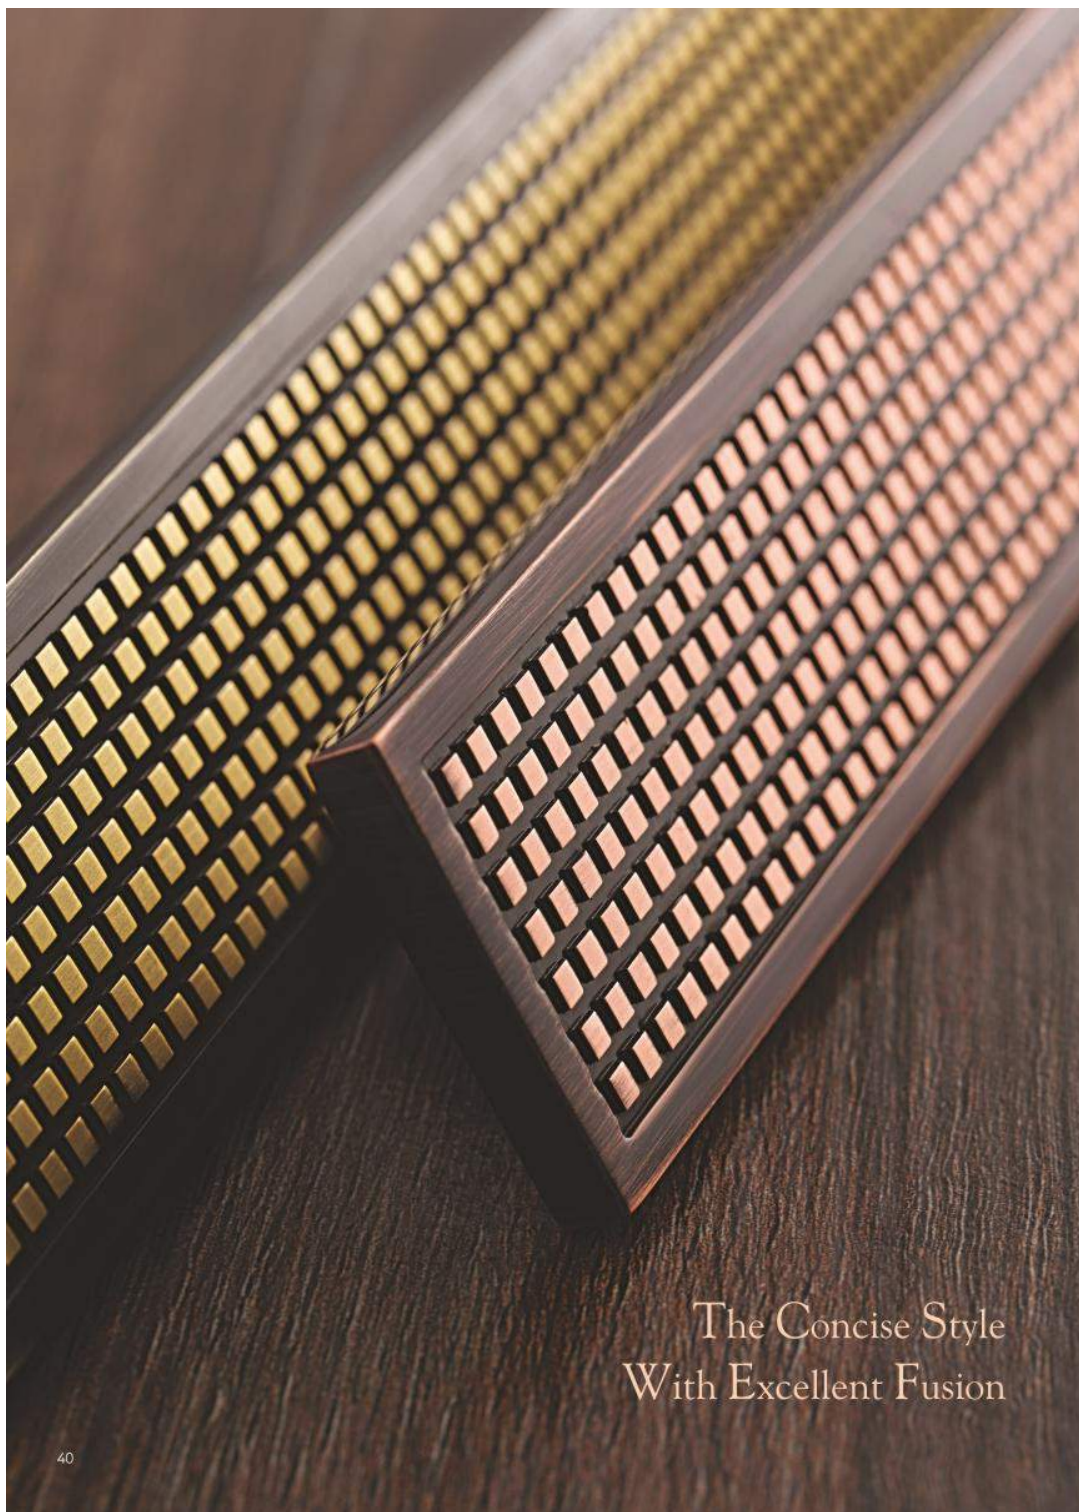

The Concise Style
With Excellent Fusion