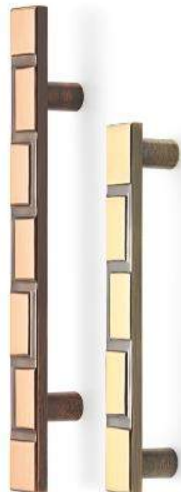

Format	A (inch)	B (mm)
	3	45
	6	77
	9	143
	12	207

Creativity At
It's Best

Sling

Code : KH-303
Material : Brass
Finish : Brass Antique,
Copper Antique

Format	A (inch)	B (mm)
	4.5	96
	6	128
	12	256
	18	384

Deep Rope

Code : KH-305
Material : Brass
Finish : Brass Antique Matt

Format	A (inch)	B (mm)
	4	57
	6	72
	8	97
	12	186
	18	325

Gyana

Code : KH-304
Material : Brass
Finish : Brass Antique,
Copper Antique

Format	A (inch)	B (mm)
	4.5	96
	6	128
	12	256
	18	384