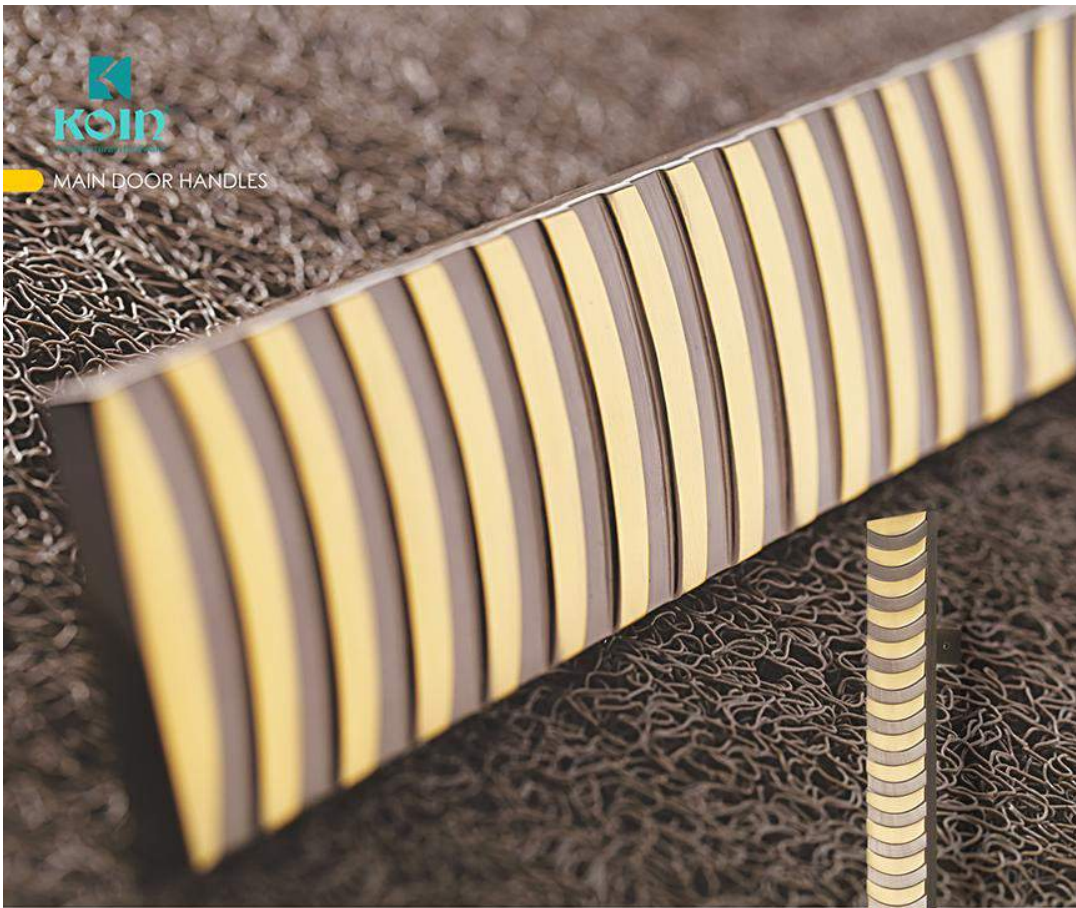

Arrow

Code : KH-174
Material : Brass
Finish : Brass Antique

Format	Size in mm.		
	A	B	C
	300	50	210
	450	50	320

Audi

Code : KH-175
Material : Brass
Finish : Brass Antique

Format	Size in mm.		
	A	B	C
	300	50	210
	450	50	320