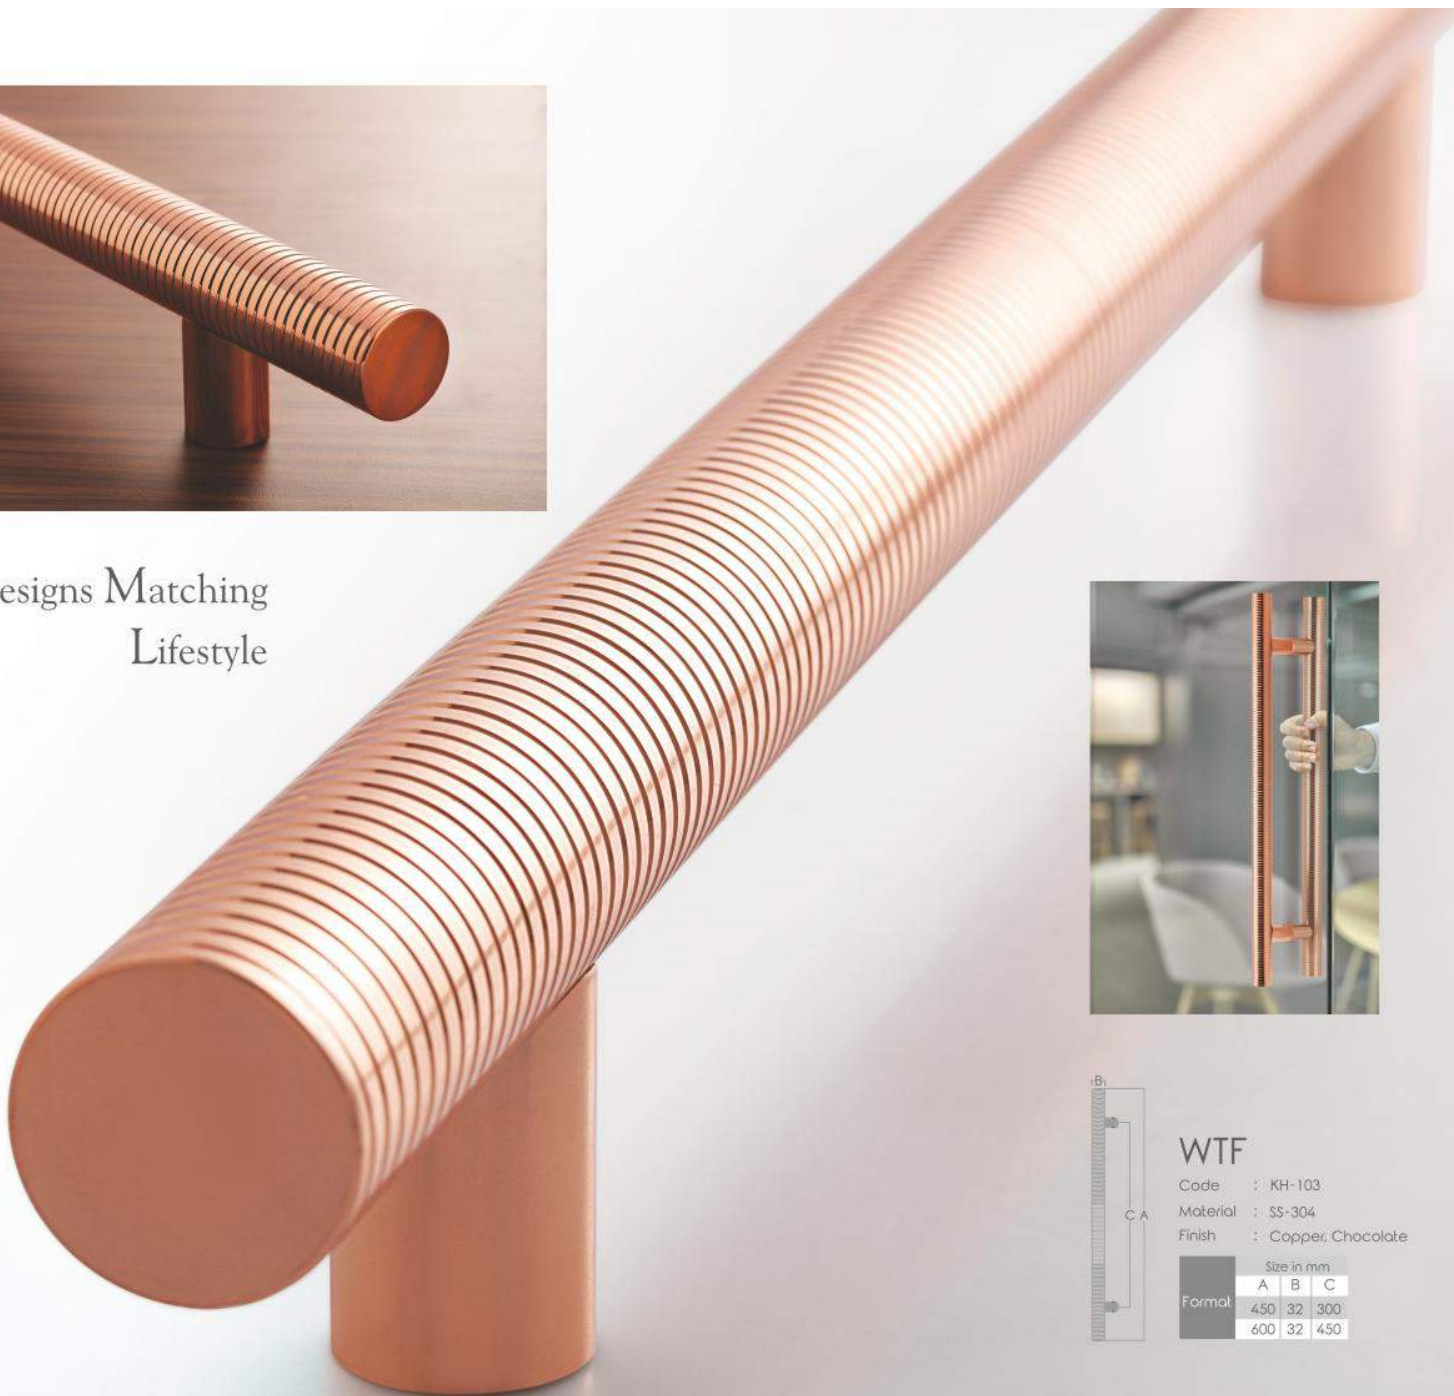

Designs Matching
Lifestyle