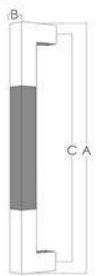

Wooden Sq D

Code : KH-181
Material : SS-304 + Wood
Finish : CP+Vengi

Format	Size in mm		
	A	B	C
	310	25	288
	465	25	440