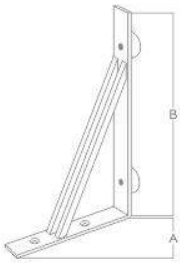

2R Heavy Bracket

Code : KH-507
Material : SS-304
Finish : SS

Size in Inch	
A	B
4.5	6
5.5	9
7	12