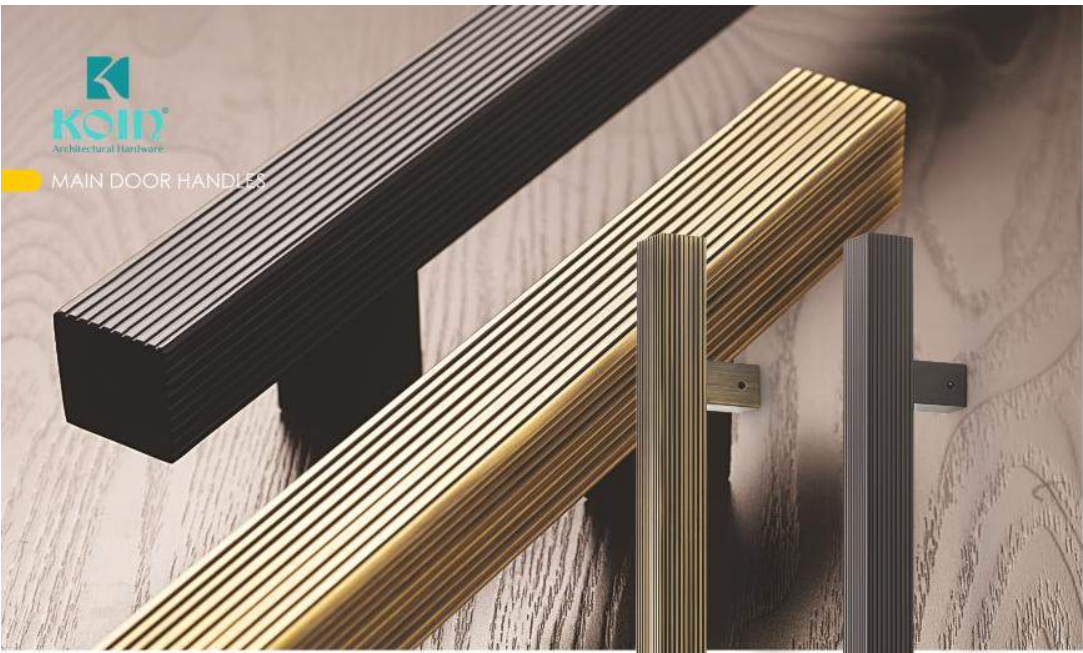

Format	Size in mm		
	A	B	C
	450	35	400

Unending Urge For
The Best In Life
Inspired By Simplicity

Q7

Code : KH-112
Material : Brass
Finish : Brass Antique, Rose Gold

Formok	Size in mm		
	A	B	C
450	60	335	
600	60	450	