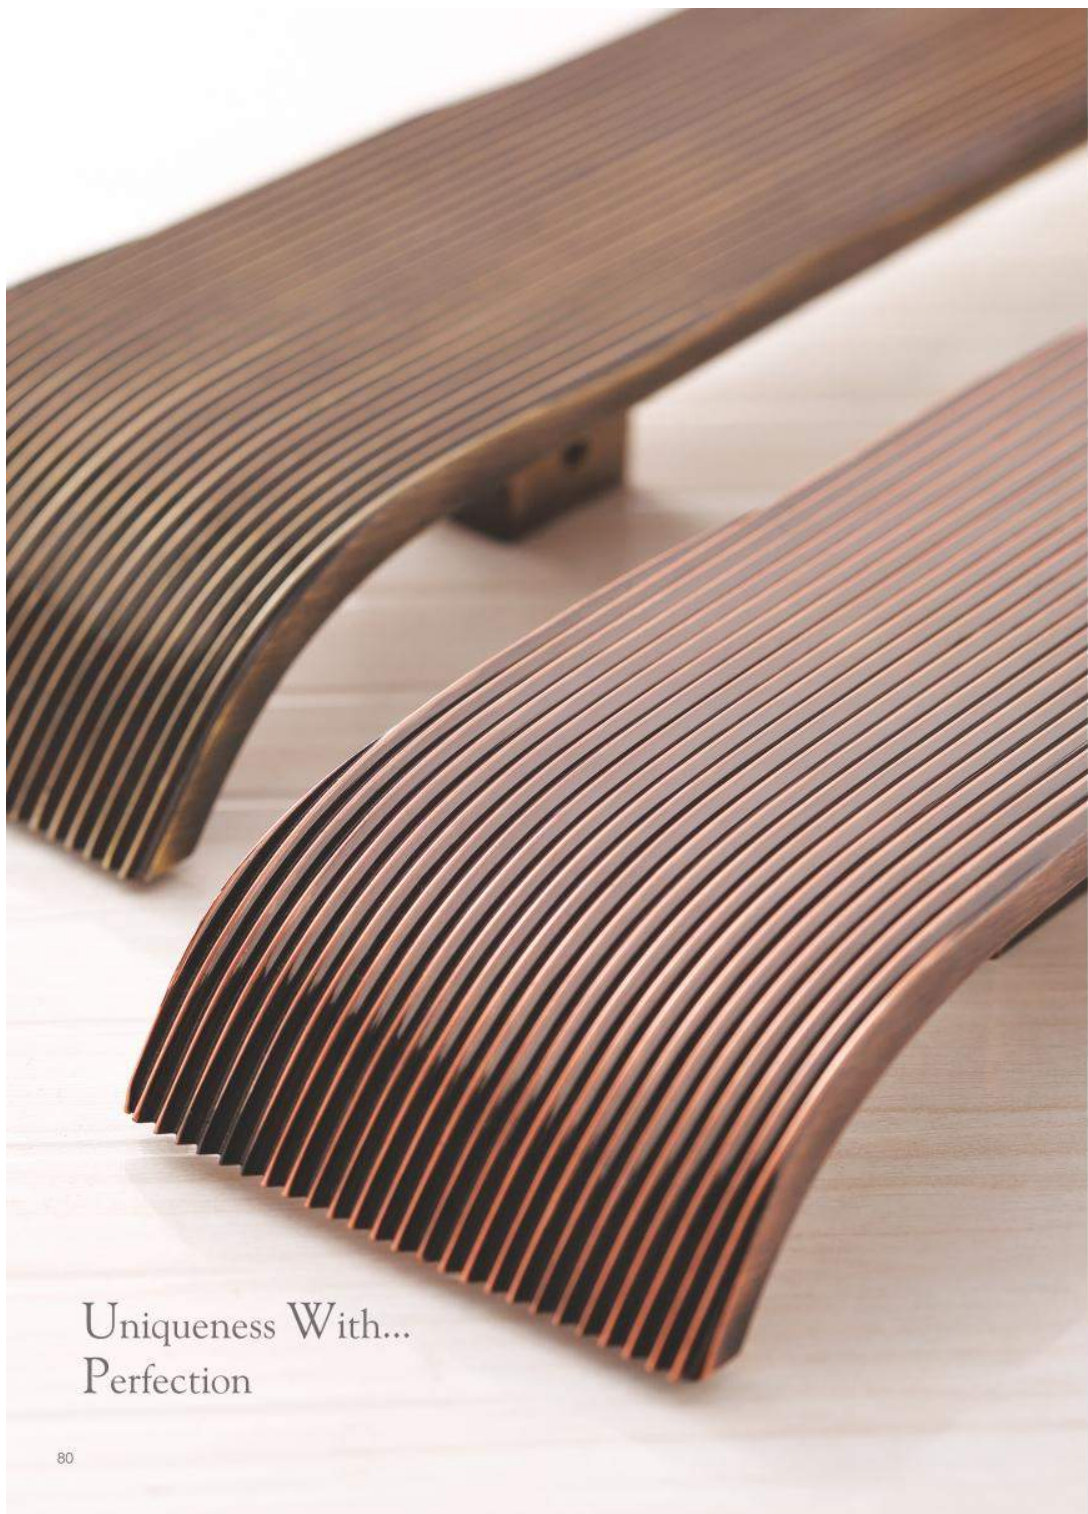

Uniqueness With...
Perfection