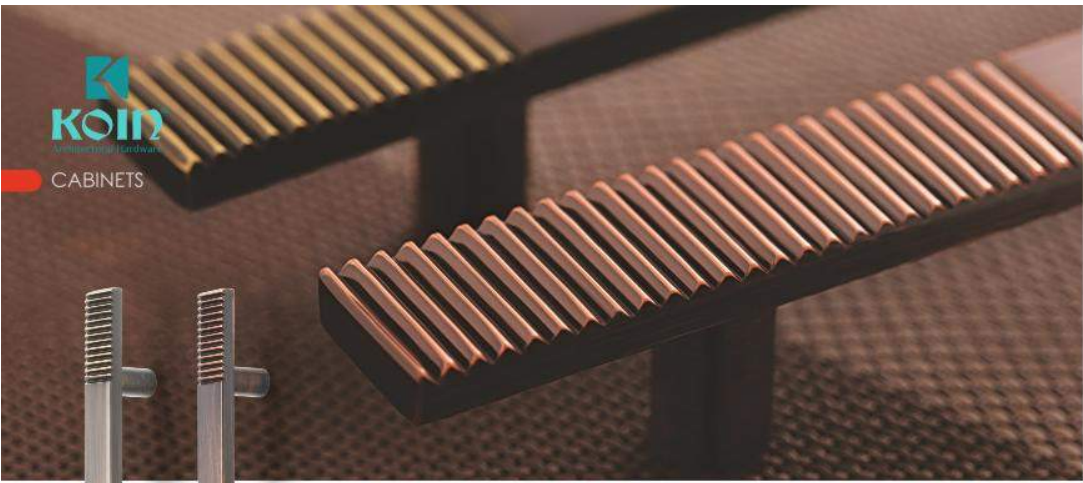

Format	A (inch)	B (mm)
	3	45
	6	77
	9	143
	12	207

Creativity At
It's Best

Sling

Code : KH-303
Material : Brass
Finish : Brass Antique,
Copper Antique

Format	A (inch)	B (mm)
	4.5	96
	6	128
	12	256
	18	384

Deep Rope