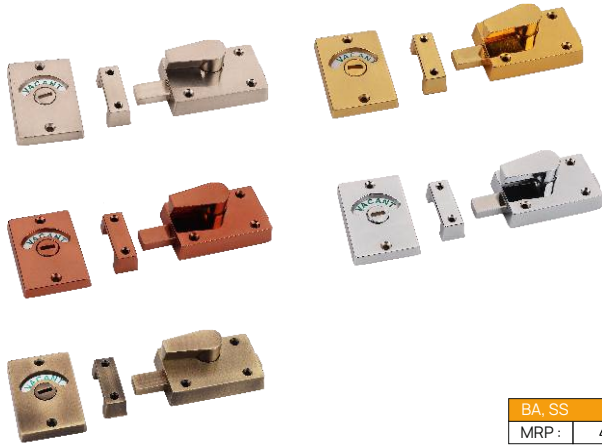

VARIOUS FITTINGS

0285 INDICATOR LATCH (ZINC)

SS, BA, BLACK, ROSE GOLD, GOLD

BA, SS	
MRP :	460/-
GOLD, RG, BLACK	
MRP :	550/-
PER PC