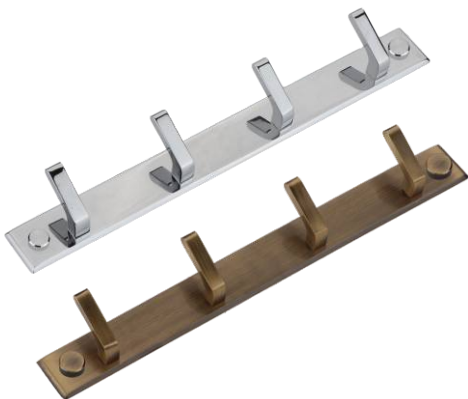

F 2235 L HOOK

BA, CP

BA, CP

HOOK:	3 HK	4 HK	5 HK	6 HK	8 HK
MRP :	420/-	560/-	700/-	840/-	1120/-

PER PC

PKG :	6	6	6	6	6