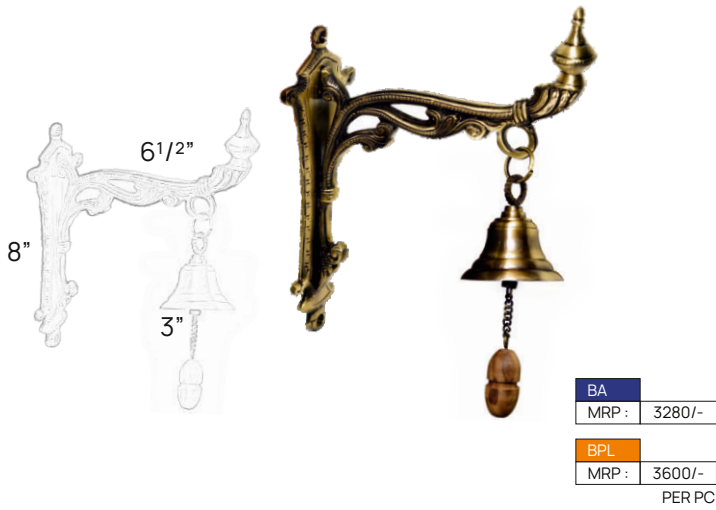

2158 HANGER WITH DOOR BELL

BA, BPL